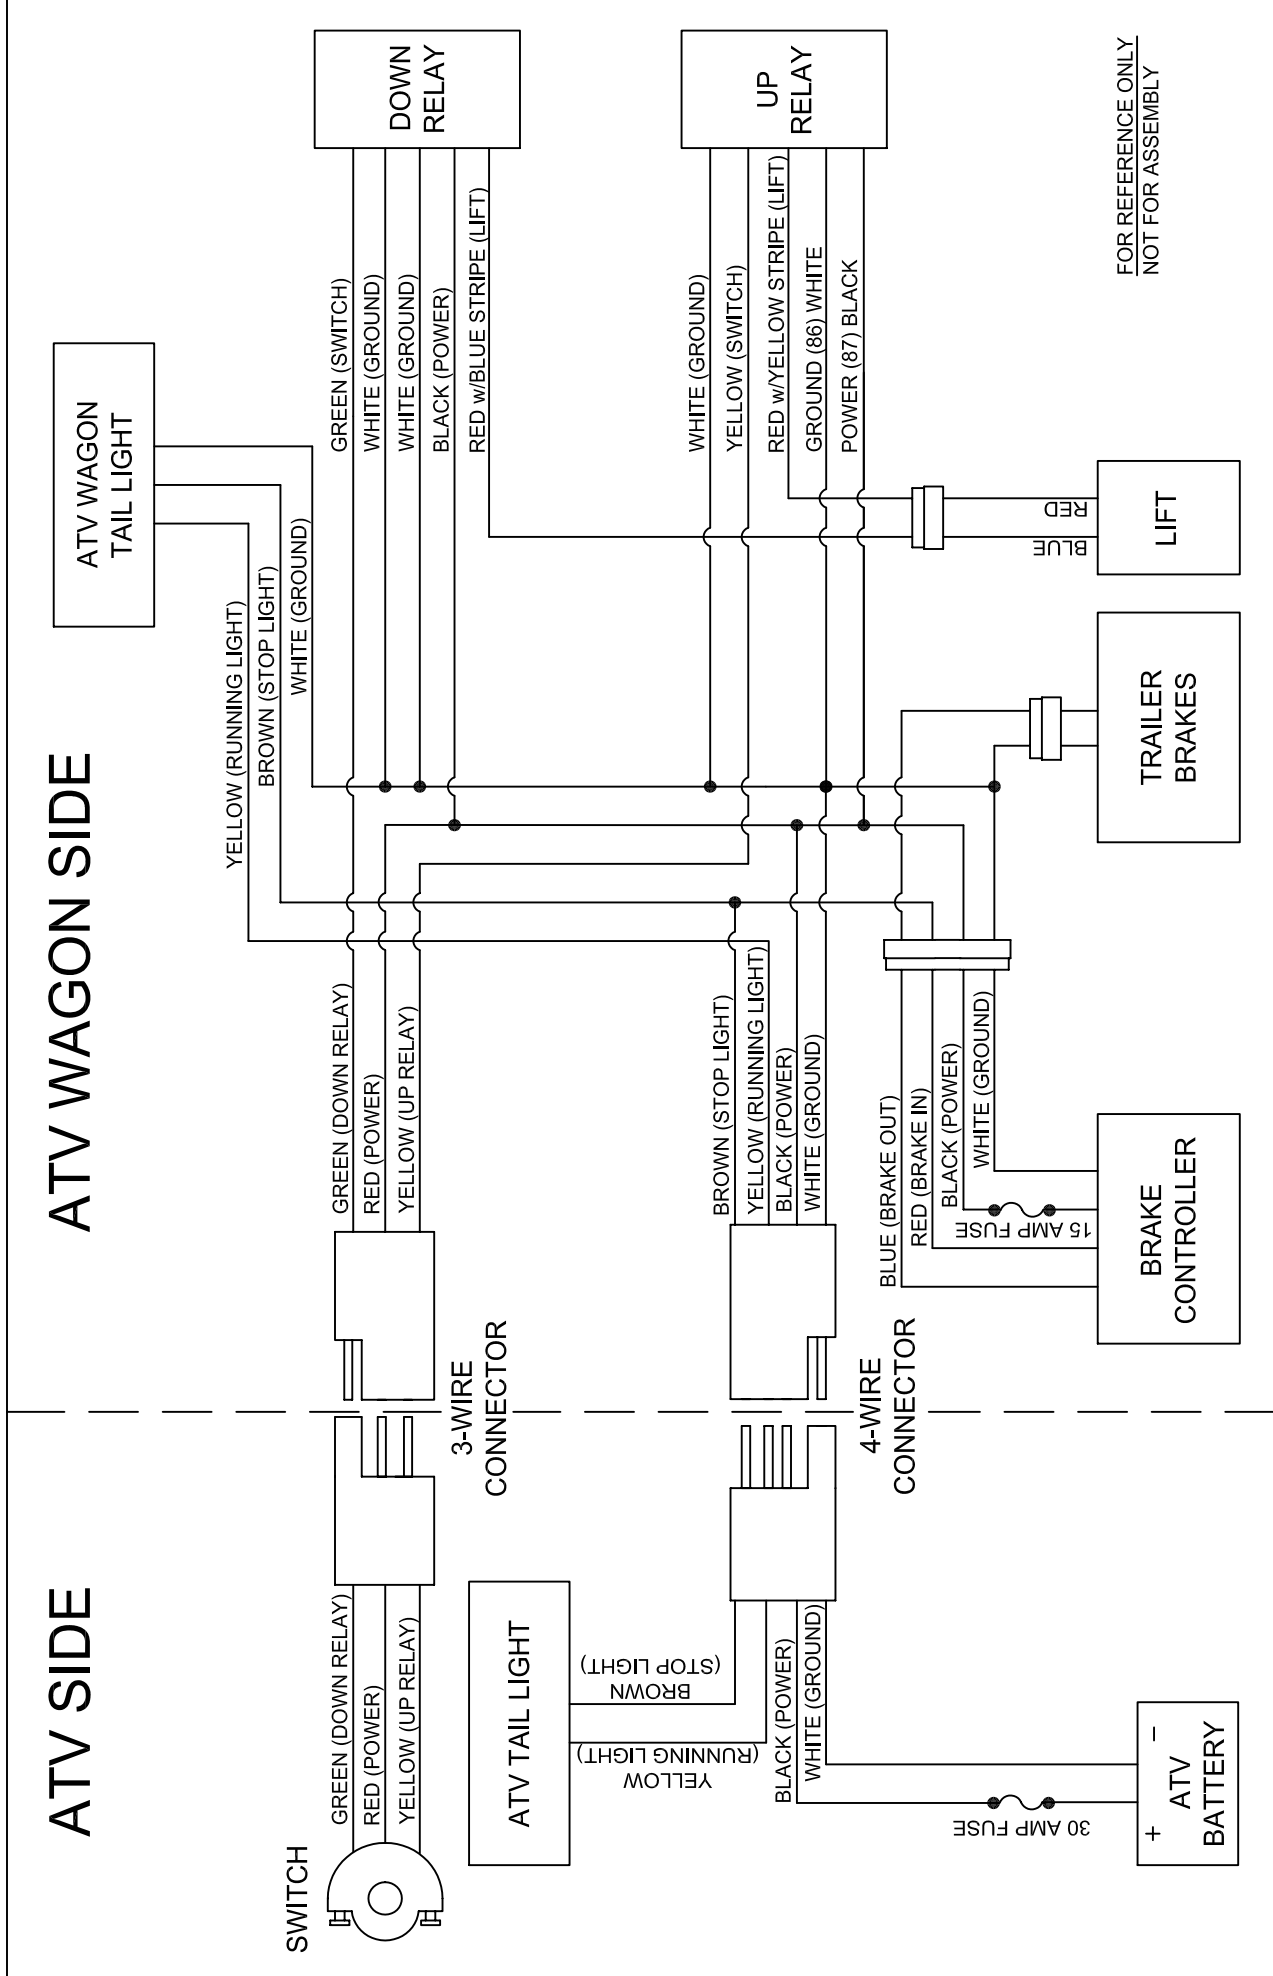

WIRING SCHEMATIC FOR 1600 UTILITY

FOR REFERENCE ONLY
NOT FOR ASSEMBLY